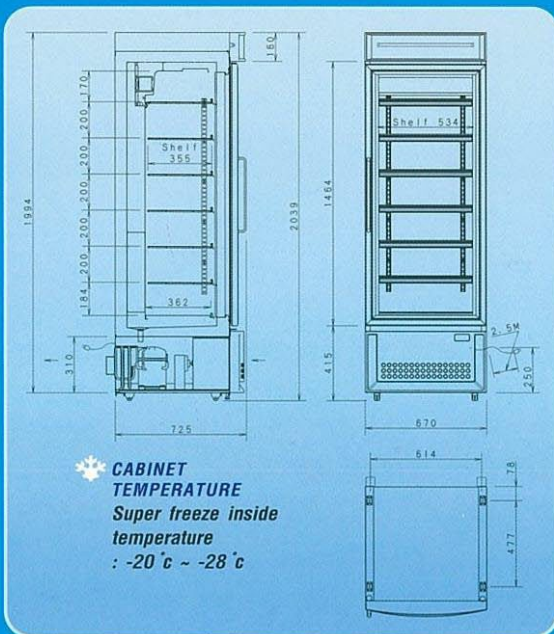

SRL-T2075THWR (9.4 Cu.Ft. / 265 Litre)

Reach-in Freezer Showcase

- » Modern design with POP lighting, easy to view the products
- » Upper POP lighting provides full illumination of case interior and help to promote brands by putting logo sticker
- » 6-Shelf adjustment with tag mold that can insert product info such as prices, for customer choosing
- » Cabinet temperature: $-20^{\circ}\text{C} \sim -28^{\circ}\text{C}$
- » Three-ply glasses with built-in heater to reduce the dew condensation that also can keep inside temperature steady and save the energy
- » The insulator is Cyclopentane blowing agent
- » Refrigerant R404A is completely NON-CFC, with Zero (0)

TRIPLE GLASS DOOR
Three-ply glasses with built-in heater to reduce the dew condensation and control the inside temperature.

UNIVERSAL GRIP HANDLE
The handle of bar type is easy to open.

SHELF HIGHT ADJUSTABLE
To provide 6-shelf with one bottom shelf, a adjustable height is possible in 25mm pitch with tag mold that can insert product info as prices, for customer choosing.

INSIDE LIGHTING
Clear glass with lighting inside for your displaying the products.

AUTOMATIC ELEVATOR HINGE
With a self-closed function for automatic closing, to save the energy.

DIGITAL THERMOMETER
Simple thermometer with easy clear display.

Reach-in Freezer Specifications	Showcase SRL-T2075THWR
Capacity (Cu.Ft.)	9.4
Capacity (L)	265
Temperature Control	Thermostat
Power source (Watt)	220 V, 50 Hz
Compressor	750
Refrigerant	HFC-404A
Performance	$-20^{\circ}\text{C} \sim -28^{\circ}\text{C}$
Insulation	60 mm.
Shelf	6
Fluorescent lamp	36 W x 2, 18 W x 1
Caster	Caster with adjustable bolt
Internal Dimensions (mm.)	550 x 355 x 1358
External Dimensions (mm.)	W670 x D725 x H2039
Packing Dimensions (mm.)	W851 x D767 x H2172
Net Weight (kgs.)	144 kg.
Gross Weight (kgs.)	158 kg.
Colour	S-White