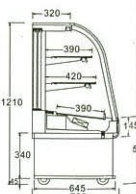

Bakery Case | **RZ3** TYPE ★
W2400XD700XH1210mm

Bakery Case		SK3 TYPE ★	
Dimension (mm)	Voltage	Horse power	Amp
1200x900x1630	220/240V-50HZ	4000BTU/13000BTU	10A
1500x900x1630	220/240V-50HZ	5600BTU/13000BTU	12A
1800x900x1630	220/240V-50HZ	5600BTU/13000BTU	13A

Bakery Case		RZ3 TYPE ★	
Dimension (mm)	Voltage	Horse power	Amp
1200 x700x1210	220/240V-50HZ	6968BTU	6A
1500x700x1210	220/240V-50HZ	8000BTU	6A
1800x700x1210	220/240V-50HZ	8000BTU	7A
2100x700x1210	220/240V-50HZ	10000BTU	9A
2400x700x1210	220/240V-50HZ	10000BTU	10A

Bakery Case | **RZ4** TYPE ★
W2400XD700XH1350mm

Bakery Case | **C3** TYPE ★
W2400XD700XH1170mm

Bakery Case		RZ4 TYPE ★	
Dimension (mm)	Voltage	Horse power	Amp
1200x700x1350	220/240V-50HZ	4000BTU	6A
1500x700x1350	220/240V-50HZ	5600BTU	7A
1800x700x1350	220/240V-50HZ	5600BTU	7A
2100x700x1350	220/240V-50HZ	8618BTU	8A
2400x700x1350	220/240V-50HZ	8000BTU	9A

Bakery Case | **SA4** TYPE ★
W1820XD920XH1650mm

Bakery Case | **KTH(C)** TYPE ★
W1200XD510XH730mm

Bakery Case | **CNZ** TYPE ★
W1200XD510XH850mm

Bakery Case SA4 TYPE ★			
Dimension (mm)	Voltage	Horse power	Amp
1210x920x1650	220/240V-50HZ	8000BTU	6A
1510x920x1650	220/240V-50HZ	10000BTU	7A
1820x920x1650	220/240V-50HZ	10000BTU	8A