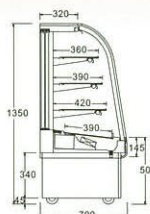

Bakery Case | **RZ3** TYPE ★
W2400XD700XH1210mm

Bakery Case		SK3 TYPE ★	
Dimension (mm)	Voltage	Horse power	Amp
1200x900x1630	220/240V-50HZ	4000BTU/13000BTU	10A
1500x900x1630	220/240V-50HZ	5600BTU/13000BTU	12A
1800x900x1630	220/240V-50HZ	5600BTU/13000BTU	13A

Bakery Case		RZ3 TYPE ★	
Dimension (mm)	Voltage	Horse power	Amp
1200 x700x1210	220/240V-50HZ	6968BTU	6A
1500x700x1210	220/240V-50HZ	8000BTU	6A
1800x700x1210	220/240V-50HZ	8000BTU	7A
2100x700x1210	220/240V-50HZ	10000BTU	9A
2400x700x1210	220/240V-50HZ	10000BTU	10A

Bakery Case | **RZ4** TYPE ★
W2400XD700XH1350mm

Bakery Case | **C3** TYPE ★
W2400XD700XH1170mm

Bakery Case		RZ4 TYPE ★	
Dimension (mm)	Voltage	Horse power	Amp
1200x700x1350	220/240V-50HZ	4000BTU	6A
1500x700x1350	220/240V-50HZ	5600BTU	7A
1800x700x1350	220/240V-50HZ	5600BTU	7A
2100x700x1350	220/240V-50HZ	8618BTU	8A
2400x700x1350	220/240V-50HZ	8000BTU	9A

Bakery Case | **C4** TYPE ★
W2400XD730XH1500mm

Bakery Case | **C5** TYPE ★
W2400XD780XH1900mm

Bakery Case	C4 TYPE ★		
Dimension (mm)	Voltage	Horse power	Amp
1200x730x1500	220/240V-50HZ	8000BTU	6A
1500x730x1500	220/240V-50HZ	10000BTU	7A
1800x730x1500	220/240V-50HZ	10000BTU	8A
2100x730x1500	220/240V-50HZ	13000BTU	9A
2400x730x1500	220/240V-50HZ	13000BTU	10A