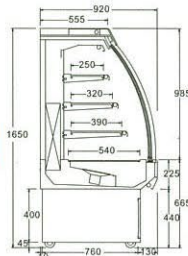

Bakery Case | **C4** TYPE ★
W2400XD730XH1500mm

Bakery Case | **C5** TYPE ★
W2400XD780XH1900mm

Bakery Case	C4 TYPE ★		
Dimension (mm)	Voltage	Horse power	Amp
1200x730x1500	220/240V-50HZ	8000BTU	6A
1500x730x1500	220/240V-50HZ	10000BTU	7A
1800x730x1500	220/240V-50HZ	10000BTU	8A
2100x730x1500	220/240V-50HZ	13000BTU	9A
2400x730x1500	220/240V-50HZ	13000BTU	10A

Bakery Case	C5 TYPE ★		
Dimension (mm)	Voltage	Horse power	Amp
1200x780x1900	220/240V-50HZ	10000BTU	9A
1500x780x1900	220/240V-50HZ	13000BTU	11A
1800x780x1900	220/240V-50HZ	15000BTU	12A
2100x780x1900	220/240V-50HZ	18000BTU	13A
2400x780x1900	220/240V-50HZ	24000BTU	14A

Bakery Case | **SA4** TYPE ★
W1820XD920XH1650mm

Bakery Case | **KTH(C)** TYPE ★
W1200XD510XH730mm

Bakery Case | **CNZ** TYPE ★
W1200XD510XH850mm

Bakery Case SA4 TYPE ★			
Dimension (mm)	Voltage	Horse power	Amp
1210x920x1650	220/240V-50HZ	8000BTU	6A
1510x920x1650	220/240V-50HZ	10000BTU	7A
1820x920x1650	220/240V-50HZ	10000BTU	8A

Bakery Case CNZ TYPE ★			
Dimension (mm)	Voltage	Horse power	Amp
900x510x850	220/240V-50HZ	3000BTU	2.9A
1200x510x850	220/240V-50HZ	4000BTU	3.5A

Bakery Case KTH(C) TYPE ★			
Dimension (mm)	Voltage	Horse power	Amp
900x510x730	220/240V-50HZ	3000BTU	2.7A
1200x510x730	220/240V-50HZ	4000BTU	3.4A