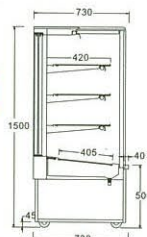

Bakery Case | **RZ4** TYPE ★
W2400XD700XH1350mm

Bakery Case | **C3** TYPE ★
W2400XD700XH1170mm

Bakery Case		RZ4 TYPE ★	
Dimension (mm)	Voltage	Horse power	Amp
1200x700x1350	220/240V-50HZ	4000BTU	6A
1500x700x1350	220/240V-50HZ	5600BTU	7A
1800x700x1350	220/240V-50HZ	5600BTU	7A
2100x700x1350	220/240V-50HZ	8618BTU	8A
2400x700x1350	220/240V-50HZ	8000BTU	9A

Bakery Case		C3 TYPE ★	
Dimension (mm)	Voltage	Horse power	Amp
1200x700x1170	220/240V-50HZ	6968BTU	6A
1500x700x1170	220/240V-50HZ	8000BTU	6A
1800x700x1170	220/240V-50HZ	10000BTU	7A
2100x700x1170	220/240V-50HZ	10000BTU	9A
2400x700x1170	220/240V-50HZ	13000BTU	10A

Bakery Case | **C4** TYPE ★
W2400XD730XH1500mm

Bakery Case | **C5** TYPE ★
W2400XD780XH1900mm

Bakery Case	C4 TYPE ★		
Dimension (mm)	Voltage	Horse power	Amp
1200x730x1500	220/240V-50HZ	8000BTU	6A
1500x730x1500	220/240V-50HZ	10000BTU	7A
1800x730x1500	220/240V-50HZ	10000BTU	8A
2100x730x1500	220/240V-50HZ	13000BTU	9A
2400x730x1500	220/240V-50HZ	13000BTU	10A

Bakery Case | **SA4** TYPE ★
W1820XD920XH1650mm

Bakery Case | **KTH(C)** TYPE ★
W1200XD510XH730mm

Bakery Case | **CNZ** TYPE ★
W1200XD510XH850mm

Bakery Case SA4 TYPE ★			
Dimension (mm)	Voltage	Horse power	Amp
1210x920x1650	220/240V-50HZ	8000BTU	6A
1510x920x1650	220/240V-50HZ	10000BTU	7A
1820x920x1650	220/240V-50HZ	10000BTU	8A