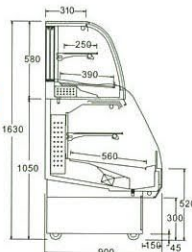

CONFECTIONERY SHOW CASE

SANYO

人と地球が大好きです

CREATIVE
TECHNOLOGY
ENERGY
NATURAL

2°C ~ 8°C
Bakery Case

SHOW CASE

| Bakery Shop | Japanese Restaurant | Coff

Bakery Case | **SK3** TYPE ★
W1800XD900XH1630mm

Bakery Case | **RZ3** TYPE ★
W2400XD700XH1210mm

Bakery Case		SK3 TYPE ★	
Dimension (mm)	Voltage	Horse power	Amp
1200x900x1630	220/240V-50HZ	4000BTU/13000BTU	10A
1500x900x1630	220/240V-50HZ	5600BTU/13000BTU	12A
1800x900x1630	220/240V-50HZ	5600BTU/13000BTU	13A

Bakery Case		RZ3 TYPE ★	
Dimension (mm)	Voltage	Horse power	Amp
1200 x700x1210	220/240V-50HZ	6968BTU	6A
1500x700x1210	220/240V-50HZ	8000BTU	6A
1800x700x1210	220/240V-50HZ	8000BTU	7A
2100x700x1210	220/240V-50HZ	10000BTU	9A
2400x700x1210	220/240V-50HZ	10000BTU	10A

Bakery Case | **RZ4** TYPE ★
W2400XD700XH1350mm

Bakery Case | **C3** TYPE ★
W2400XD700XH1170mm

Bakery Case		RZ4 TYPE ★	
Dimension (mm)	Voltage	Horse power	Amp
1200x700x1350	220/240V-50HZ	4000BTU	6A
1500x700x1350	220/240V-50HZ	5600BTU	7A
1800x700x1350	220/240V-50HZ	5600BTU	7A
2100x700x1350	220/240V-50HZ	8618BTU	8A
2400x700x1350	220/240V-50HZ	8000BTU	9A