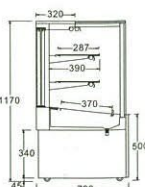

Bakery Case | **RZ4** TYPE ★
W2400XD700XH1350mm

Bakery Case | **C3** TYPE ★
W2400XD700XH1170mm

Bakery Case		RZ4 TYPE ★	
Dimension (mm)	Voltage	Horse power	Amp
1200x700x1350	220/240V-50HZ	4000BTU	6A
1500x700x1350	220/240V-50HZ	5600BTU	7A
1800x700x1350	220/240V-50HZ	5600BTU	7A
2100x700x1350	220/240V-50HZ	8618BTU	8A
2400x700x1350	220/240V-50HZ	8000BTU	9A

Bakery Case		C3 TYPE ★	
Dimension (mm)	Voltage	Horse power	Amp
1200x700x1170	220/240V-50HZ	6968BTU	6A
1500x700x1170	220/240V-50HZ	8000BTU	6A
1800x700x1170	220/240V-50HZ	10000BTU	7A
2100x700x1170	220/240V-50HZ	10000BTU	9A
2400x700x1170	220/240V-50HZ	13000BTU	10A

Bakery Case | **C4** TYPE ★
W2400XD730XH1500mm

Bakery Case | **C5** TYPE ★
W2400XD780XH1900mm

Bakery Case	C4 TYPE ★		
Dimension (mm)	Voltage	Horse power	Amp
1200x730x1500	220/240V-50HZ	8000BTU	6A
1500x730x1500	220/240V-50HZ	10000BTU	7A
1800x730x1500	220/240V-50HZ	10000BTU	8A
2100x730x1500	220/240V-50HZ	13000BTU	9A
2400x730x1500	220/240V-50HZ	13000BTU	10A

Bakery Case | **SA4** TYPE ★
W1820XD920XH1650mm

Bakery Case | **KTH(C)** TYPE ★
W1200XD510XH730mm

Bakery Case | **CNZ** TYPE ★
W1200XD510XH850mm

Bakery Case SA4 TYPE ★			
Dimension (mm)	Voltage	Horse power	Amp
1210x920x1650	220/240V-50HZ	8000BTU	6A
1510x920x1650	220/240V-50HZ	10000BTU	7A
1820x920x1650	220/240V-50HZ	10000BTU	8A