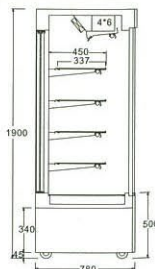

Bakery Case		C3 TYPE ★	
Dimension (mm)	Voltage	Horse power	Amp
1200x700x1170	220/240V-50HZ	6968BTU	6A
1500x700x1170	220/240V-50HZ	8000BTU	6A
1800x700x1170	220/240V-50HZ	10000BTU	7A
2100x700x1170	220/240V-50HZ	10000BTU	9A
2400x700x1170	220/240V-50HZ	13000BTU	10A

Bakery Case | **C4** TYPE ★
W2400XD730XH1500mm

Bakery Case | **C5** TYPE ★
W2400XD780XH1900mm

Bakery Case	C4 TYPE ★		
Dimension (mm)	Voltage	Horse power	Amp
1200x730x1500	220/240V-50HZ	8000BTU	6A
1500x730x1500	220/240V-50HZ	10000BTU	7A
1800x730x1500	220/240V-50HZ	10000BTU	8A
2100x730x1500	220/240V-50HZ	13000BTU	9A
2400x730x1500	220/240V-50HZ	13000BTU	10A

Bakery Case	C5 TYPE ★		
Dimension (mm)	Voltage	Horse power	Amp
1200x780x1900	220/240V-50HZ	10000BTU	9A
1500x780x1900	220/240V-50HZ	13000BTU	11A
1800x780x1900	220/240V-50HZ	15000BTU	12A
2100x780x1900	220/240V-50HZ	18000BTU	13A
2400x780x1900	220/240V-50HZ	24000BTU	14A

Bakery Case | **SA4** TYPE ★
W1820XD920XH1650mm

Bakery Case | **KTH(C)** TYPE ★
W1200XD510XH730mm

Bakery Case | **CNZ** TYPE ★
W1200XD510XH850mm

Bakery Case SA4 TYPE ★			
Dimension (mm)	Voltage	Horse power	Amp
1210x920x1650	220/240V-50HZ	8000BTU	6A
1510x920x1650	220/240V-50HZ	10000BTU	7A
1820x920x1650	220/240V-50HZ	10000BTU	8A